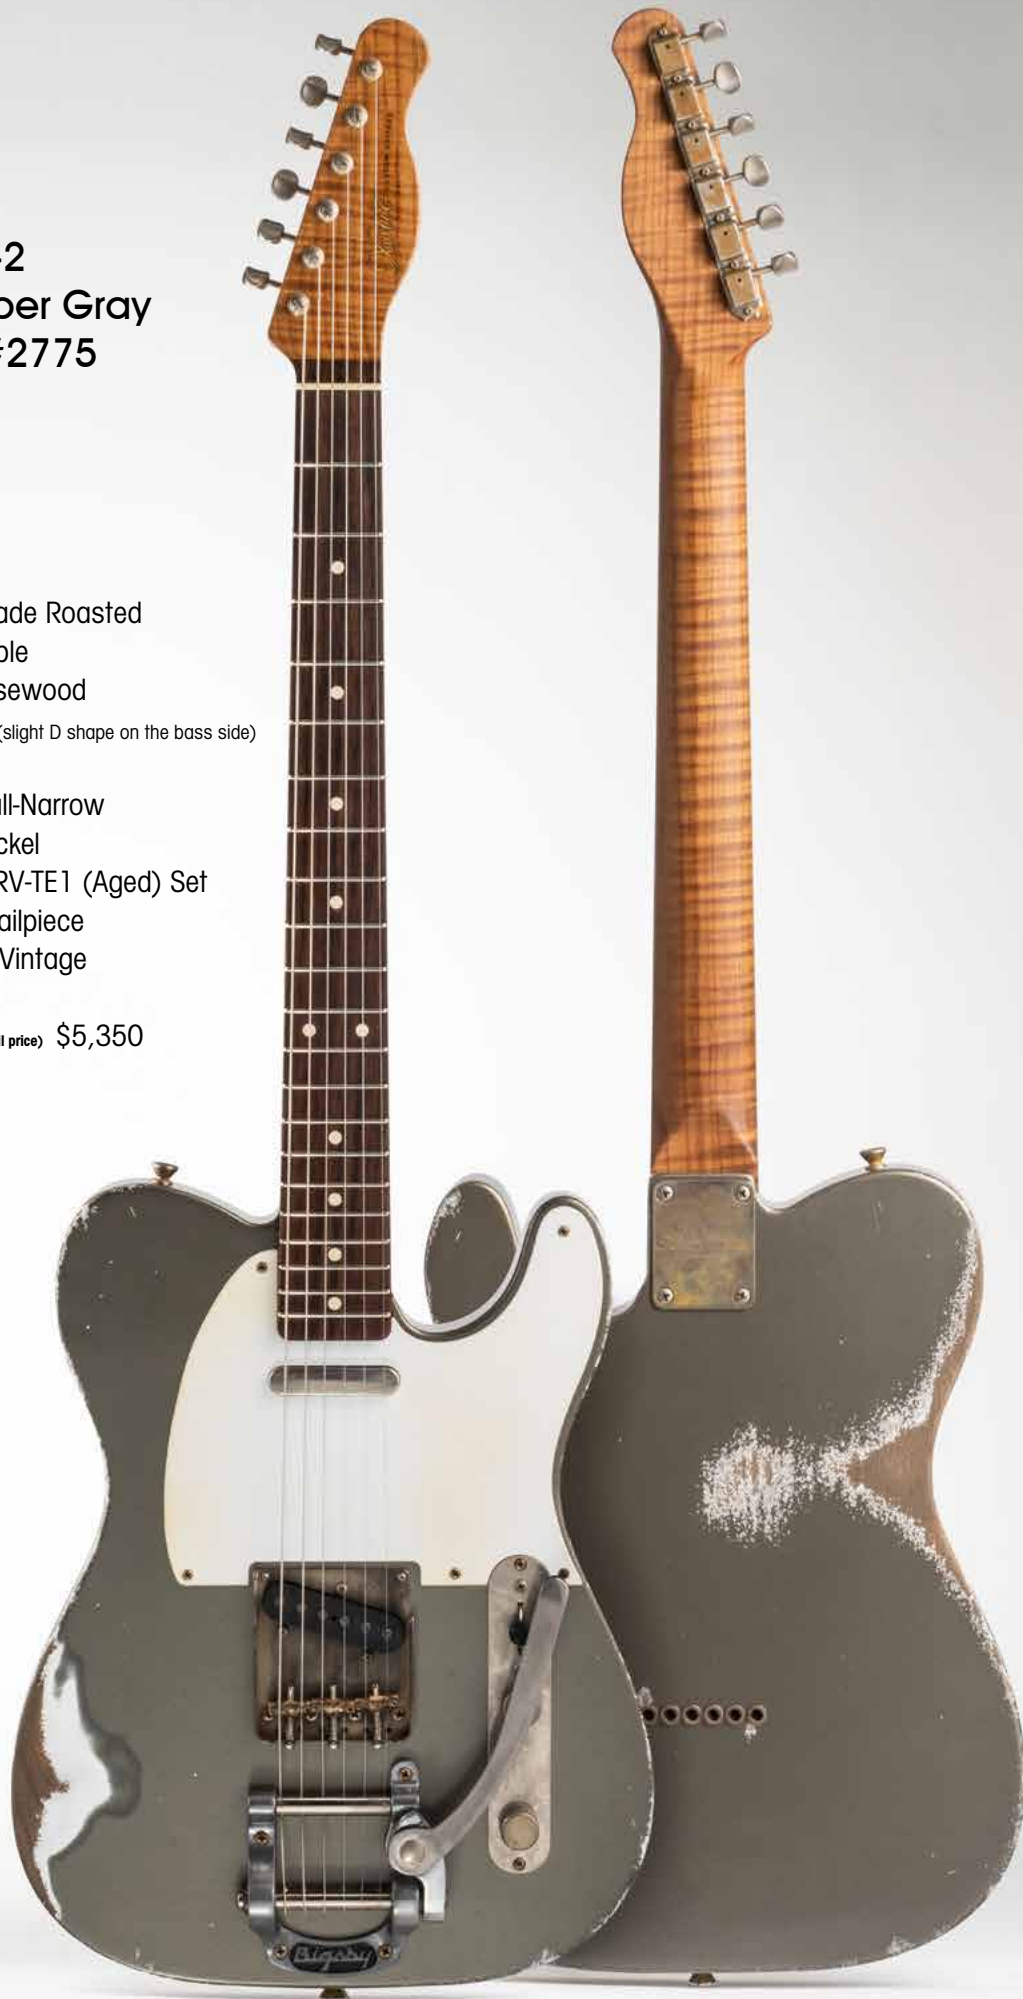

MSRP (manufacturer's suggested retail price) \$4,400

Xotique® XSC-4
Ice Blue Metallic
w/ Black and White
Pearl Stripes
Heavy Aged #2774

Body Wood Alder Hardtail Body
Color Ice Blue Metallic w/ BW Pearl Stripes
Aging Heavy Aged
Configuration H-S-H
Neck Wood Master Grade Roasted
Flame Maple
Fingerboard Master Grade Roasted
Flame Maple
Grip Shape Modern C (slight D shape on the bass side)
Radius 9.5R
Frets Jescar #6150 Med Jumbo
51108SS - Stainless Steel
Pickups Raw Vintage USA
RV-PAF Zebra (2 pcs) & RV-60
Hardware Nickel/Chrome
Tuners Gotoh Locking
Vintage

MSRP (manufacturer's suggested retail price)
\$6,000

Xotique® XTC-2
Bigsby B5 Pepper Gray
Heavy Aged #2775

Body Wood Alder

Color Pepper Gray

Aging Heavy Aged

Configuration S-S

Neck Wood Master Grade Roasted
Flame Maple

Fingerboard Indian Rosewood

Grip Shape Modern C (slight D shape on the bass side)

Radius 12R

Frets Jescar #6105 Tall-Narrow
55090 - Silver Nickel

Pickups Raw Vintage RV-TE1 (Aged) Set

Hardware Bigsby B5 Tailpiece

Tuners Gotoh Locking Vintage

MSRP (manufacturer's suggested retail price) \$5,350

Xotique® XSC-1
Electric Candy Blue Sparkle
Medium Aged #2773

Body Wood Alder 2PT Trem Body

Color Electric Candy Blue Sparkle